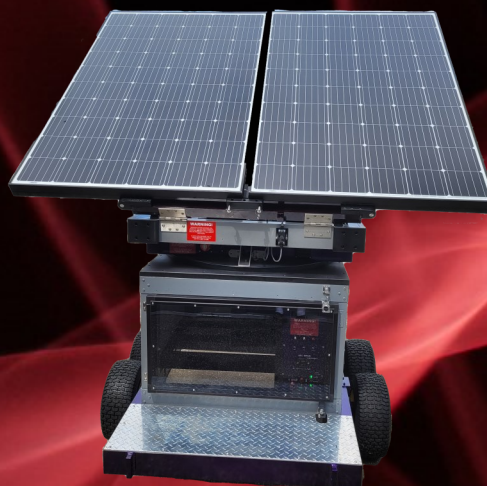

Solari 3KW Professional Mobile Solar Generator

w/ Remote Site Internet Access!

Features

- * Twin 320 Watt Solar Panels
- * 400AMP/HR Lithium internal storage battery standard.
- * Hydraulic Power Raise for solar array
- * Fully Mobile for rapid field deployment
- * Creates a local Wi-Fi network for teams communications
- * Satellite communications options available.
- * 5 Year warranty
- * Expandable power!
- * Heavy Duty 3KW AC inverter
- * Fully customizable with power and feature options available.

Designed with rescue teams and disaster response crews in mind!

Solari Professional can be setup in a mesh network to integrate several systems into a single wide area communications array.

Solari 3KW Professional Mobile Solar Generator

Specifications

Solar Array

- Total Energy: 3.2KW per 5 hour day avg
- 2 each, 320 Watt Mono PV Panels
- External Solar panels can be connected.
- Hydraulic Raise/Lower of Array
- Dimensions (H x W x D): 65" x 78" x 1.26"
- Weight 85.5 lbs.

System Controller

MPPT Ultra Fast Solar Charger

- Built in Lightning/Surge Protection
- Front Panel controls with color touch screen display for system monitoring.
- Fan cooled NEMA rated enclosure
- Dimensions (H x W x D): 24" x 24" x 9.5"
- Dimensions (H x W x D): 31.8" x 18.30" x