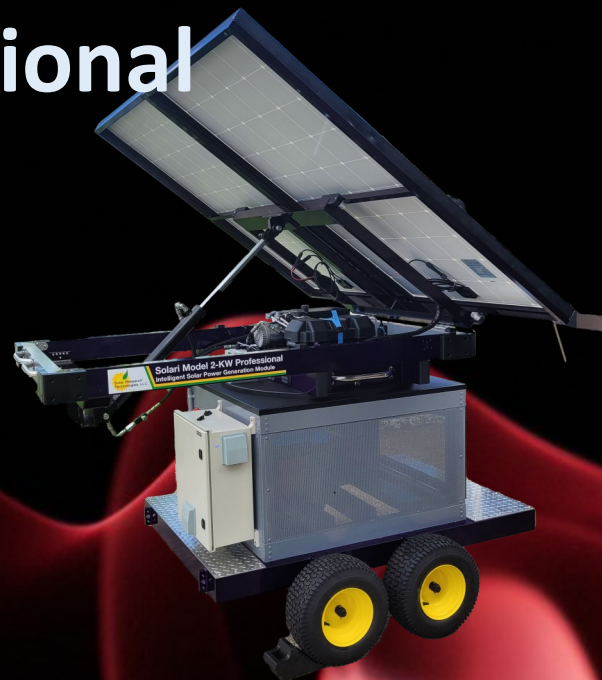

Solari 3KW Professional Mobile Solar Generator

w/ Remote Site Internet Access!

Features

- * Twin 320 Watt Solar Panels
- * 400AMP/HR Lithium internal storage battery standard.
- * Hydraulic Power Raise for solar array
- * Fully Mobile for rapid field deployment
- * Creates a local Wi-Fi network for teams communications
- * Satellite communications options available.
- * 5 Year warranty
- * Expandable power!
- * Heavy Duty 3KW AC inverter
- * Fully customizable with power and feature options available.

Designed with rescue teams and disaster response crews in mind!

Solari Professional can be setup in a mesh network to integrate several systems into a single wide area communications array.

Solari 3KW Professional Mobile Solar Generator

Specifications

Solar Array

- Total Energy: 3.2KW per 5 hour day avg
- 2 each, 320 Watt Mono PV Panels
- External Solar panels can be connected.
- Hydraulic Raise/Lower of Array
- Dimensions (H x W x D): 65" x 78" x 1.26"
- Weight 85.5 lbs.

System Controller

MPPT Ultra Fast Solar Charger

- Built in Lightning/Surge Protection
- Front Panel controls with color touch screen display for system monitoring.
- Fan cooled NEMA rated enclosure
- Dimensions (H x W x D): 24" x 24" x 9.5"
- Dimensions (H x W x D): 31.8" x 18.30" x