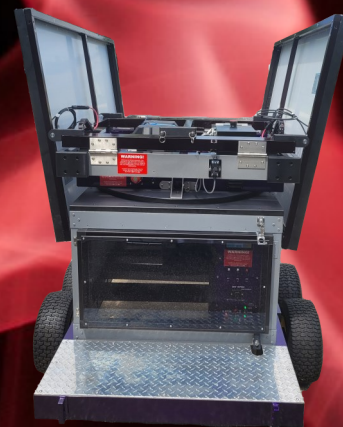

Solari 3KW Professional Mobile Solar Generator

w/ Remote Site Internet Access!

Features

- * Twin 320 Watt Solar Panels
- * 400AMP/HR Lithium internal storage battery standard.
- * Hydraulic Power Raise for solar array
- * Fully Mobile for rapid field deployment
- * Creates a local Wi-Fi network for teams communications
- * Satellite communications options available.
- * 5 Year warranty
- * Expandable power!
- * Heavy Duty 3KW AC inverter
- * Fully customizable with power and feature options available.

Designed with rescue teams and disaster response crews in mind!

Solari Professional can be setup in a mesh network to integrate several systems into a single wide area communications array.

Solari 3KW Professional Mobile Solar Generator

Specifications

Solar Array

- Total Energy: 3.2KW per 5 hour day avg
- 2 each, 320 Watt Mono PV Panels
- External Solar panels can be connected.
- Hydraulic Raise/Lower of Array
- Dimensions (H x W x D): 65" x 78" x 1.26"
- Weight 85.5 lbs.

System Controller

MPPT Ultra Fast Solar Charger

- Built in Lightning/Surge Protection
- Front Panel controls with color touch screen display for system monitoring.
- Fan cooled NEMA rated enclosure
- Dimensions (H x W x D): 24" x 24" x 9.5"
- Dimensions (H x W x D): 31.8" x 18.30" x